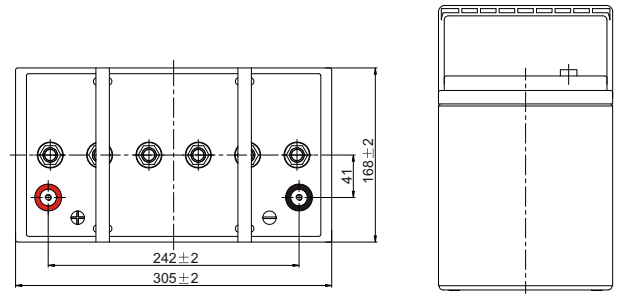

Dimensions

T6 Terminal

Unit: mm [inches]

Discharge Characteristics

Float Charging Characteristics

Temperature Effects in Relation to Battery Capacity

Effect of Temperature on Long Term Float Life

Cycle Life in Relation to Depth of Discharge