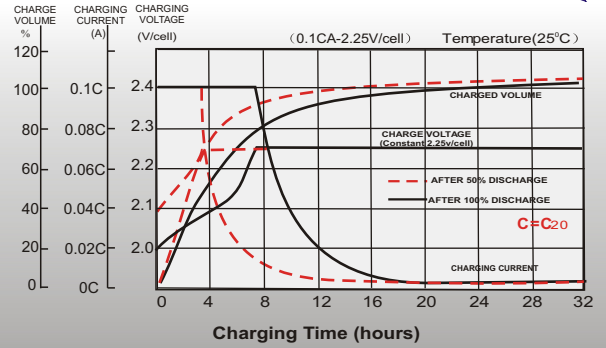

Dimensions

T6 Terminal

Unit: mm [inches]

Discharge Characteristics

Float Charging Characteristics

Temperature Effects in Relation to Battery Capacity

Effect of Temperature on Long Term Float Life

Cycle Life in Relation to Depth of Discharge