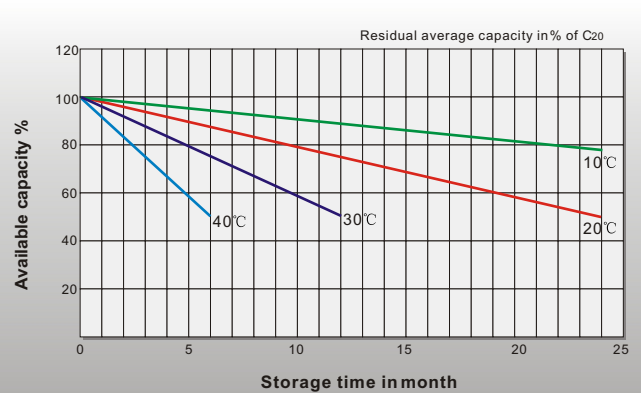

General Relation of Capacity VS. Storage Time

UPS LAB   Официальный дилер в РФ
www.UPS-LAB.ru
+7 (495) 109-90-77