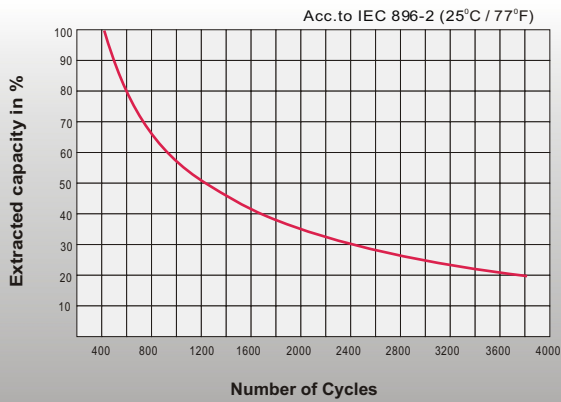

Dimensions

T6 Terminal

Unit: mm [inches]

Discharge Characteristics

Float Charging Characteristics

Temperature Effects in Relation to Battery Capacity

Effect of Temperature on Long Term Float Life

Cycle Life in Relation to Depth of Discharge