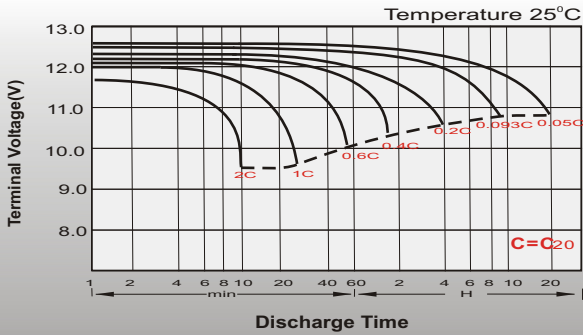

Dimensions

T6 Terminal

Unit: mm [inches]

Discharge Characteristics

Float Charging Characteristics

Temperature Effects in Relation to Battery Capacity

Effect of Temperature on Long Term Float Life

Cycle Life in Relation to Depth of Discharge