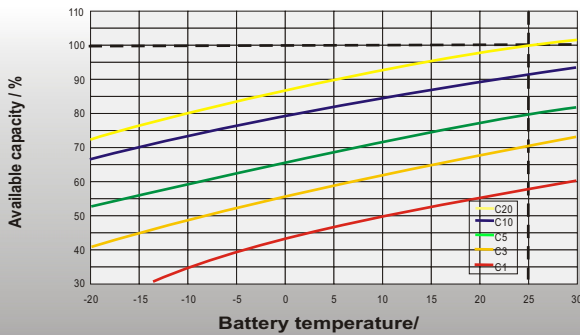

Dimensions

T6 Terminal

Unit: mm [inches]

Discharge Characteristics

Float Charging Characteristics

Temperature Effects in Relation to Battery Capacity

Effect of Temperature on Long Term Float Life

Cycle Life in Relation to Depth of Discharge