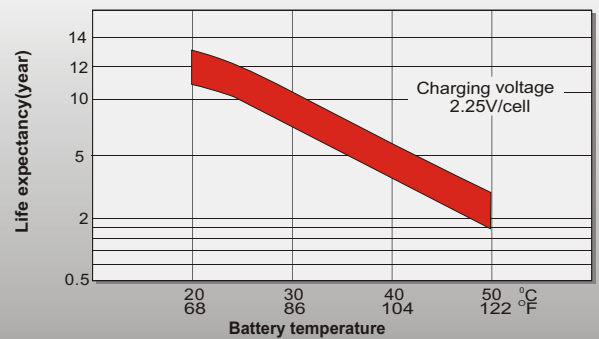

Dimensions

T6 Terminal

Unit: mm [inches]

Discharge Characteristics

Float Charging Characteristics

Temperature Effects in Relation to Battery Capacity

Effect of Temperature on Long Term Float Life

Cycle Life in Relation to Depth of Discharge