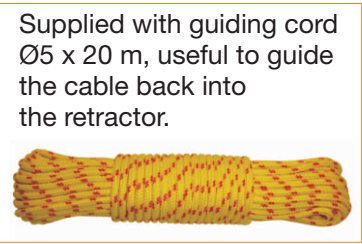

2078 COBRA 20

Retractable fall arrester EN 360, cable length 20 m. Cable extends and retracts automatically following the movements of the user. Maximum force in the user. Maximum force in the event of fall <6 kN (internal shock absorption system).

Certified for vertical use (standard EN 360 certification), and horizontal applications over sharp edges conforming to european test 11.060 Type A (when used with Shock absorbing Lanyard ref.5030101, supplied separately).

CE EN 360

CONFINED
ROOFS
CONSTRUCTION
PYLONS/INDUSTRY