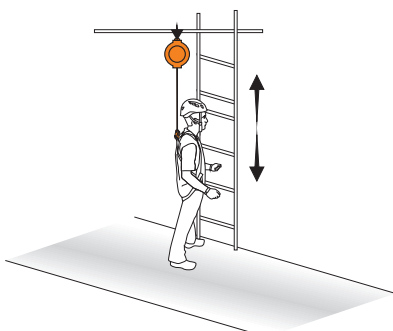

Vertical use