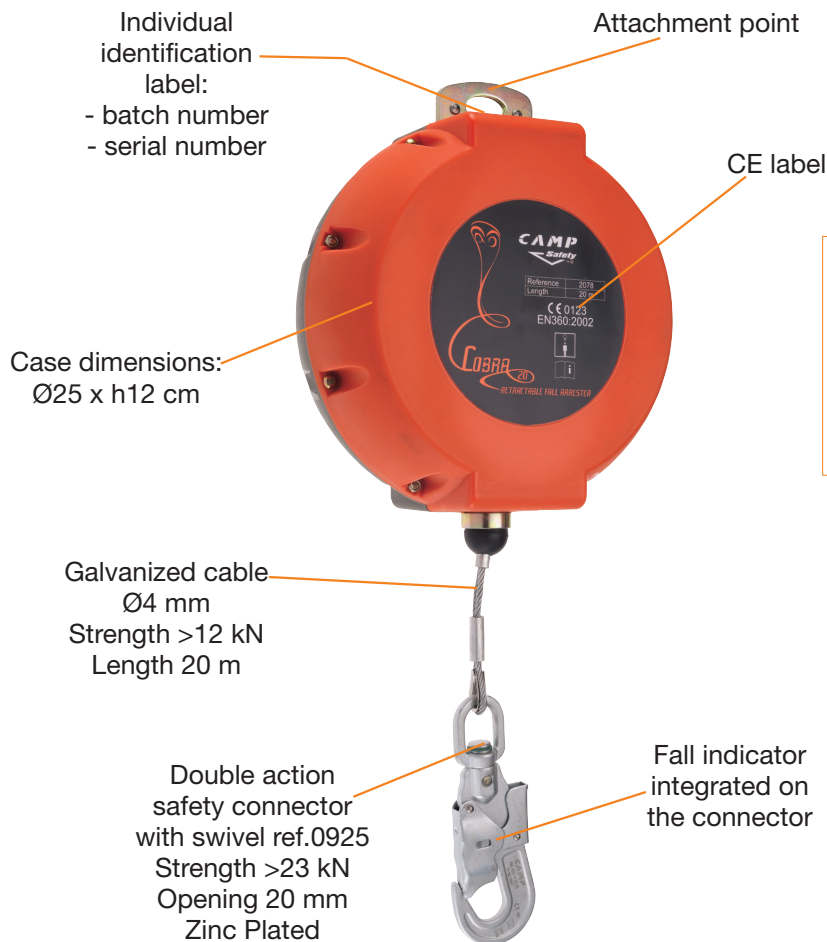

2078 COBRA 20

Retractable fall arrester EN 360, cable length 20 m. Cable extends and retracts automatically following the movements of the user. Maximum force in the user. Maximum force in the event of fall <6 kN (internal shock absorption system).

Certified for vertical use (standard EN 360 certification), and horizontal applications over sharp edges conforming to european test 11.060 Type A (when used with Shock absorbing Lanyard ref.5030101, supplied separately).

CE EN 360

CONFINED
ROOFS
CONSTRUCTION
PYLONS/INDUSTRY

Vertical use

Horizontal use

Horizontal Use Lanyard
Ref.5030101
(supplied separately)