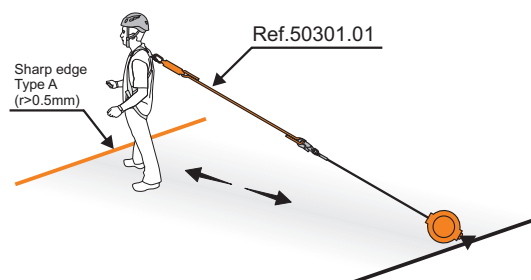

2078 COBRA 20

Retractable fall arrester EN 360, cable length 20 m. Cable extends and retracts automatically following the movements of the user. Maximum force in the user. Maximum force in the event of fall <6 kN (internal shock absorption system).

Certified for vertical use (standard EN 360 certification), and horizontal applications over sharp edges conforming to european test 11.060 Type A (when used with Shock absorbing Lanyard ref.5030101, supplied separately).

CE EN 360

CONFINED
ROOFS
CONSTRUCTION
PYLONS/INDUSTRY

Vertical use

Horizontal use

Horizontal Use Lanyard
Ref.5030101
(supplied separately)