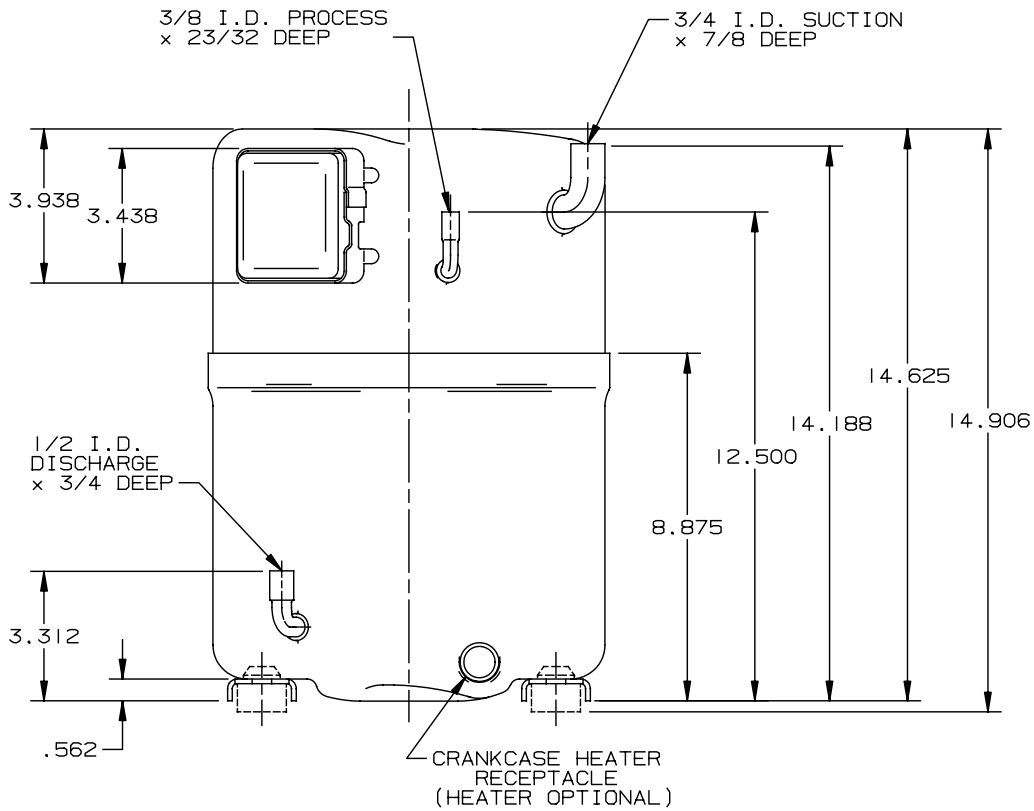

TERMINAL BOX  
(QUICK-CONNECT  
TERMINALS)

MODEL: L63A183DBEA

VOLTAGE: 460 PH: 3 HZ: 60 LRA: 39  
380/415 3 50 39

Bristol Compressors   
BRISTOL, VIRGINIA

E/N REL: L05013

B/M NO:

TOLERANCES UNLESS SPECIFIED:

DECIMAL: ±.062  
ANGULAR: ±5°  
TUBE LOCATION MAY VARY ±.125

1 SPEED

2 SPEED

REVISIONS

C N18605

B M26504

MKTG REQ: 2248

CHKD PW 2-25-03