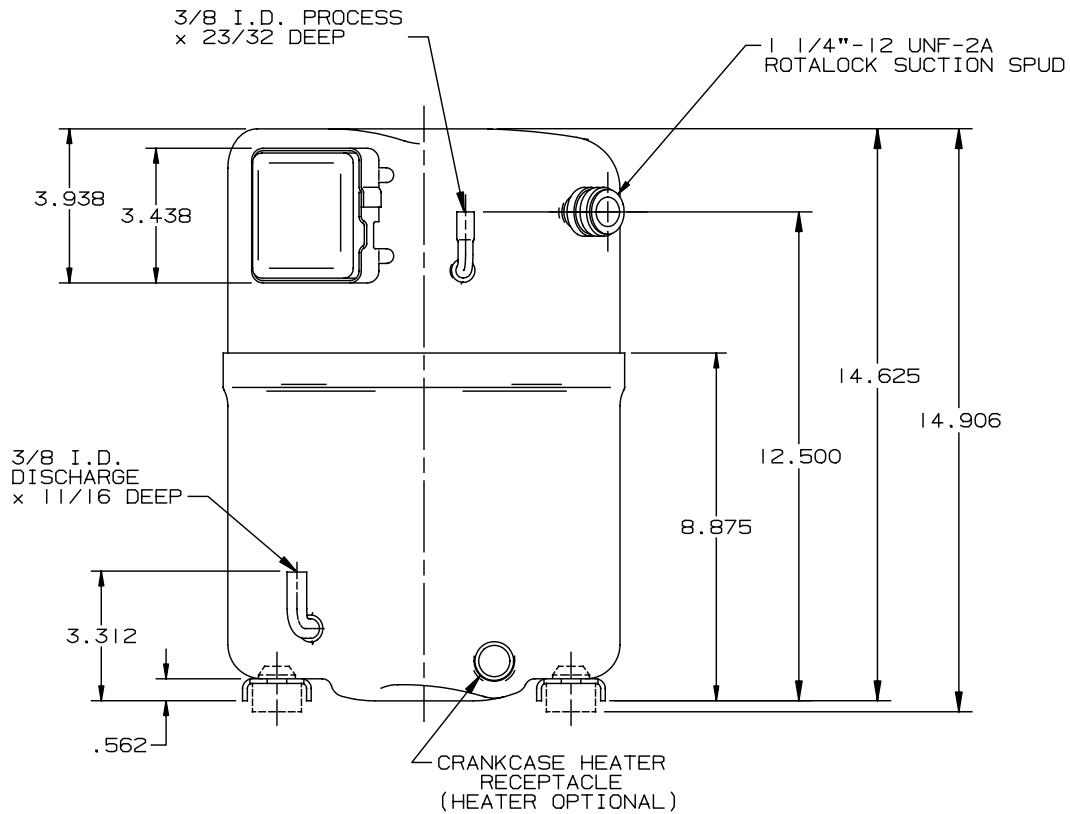

TERMINAL BOX
(QUICK-CONNECT
TERMINALS)

MODEL: L63A113DBEA

VOLTAGE: 460 PH: 3 HZ: 60 LRA: 30
380/415 3 50 30

Bristol Compressors 
BRISTOL, VIRGINIA

E/N REL: B28303

B/M NO:

TOLERANCES UNLESS SPECIFIED:

DECIMAL: ±.062
ANGULAR: ±5°
TUBE LOCATION MAY VARY ±.125

1 SPEED

2 SPEED

REVISIONS

C N18605

MKTG REQ: 5252

CHKD JRD 10-17-94

DRWN LBW 10-12-94

703874