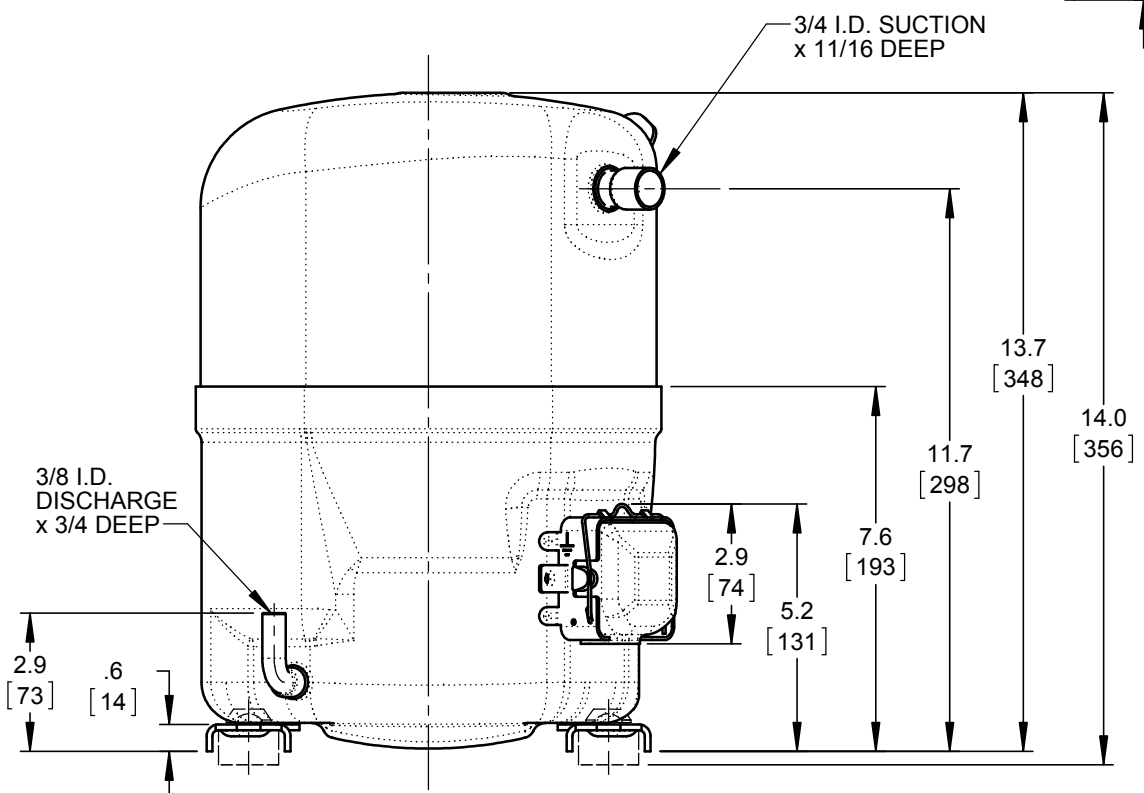

TERMINAL BOX
(QUICK CONNECT
TERMINALS)

MODEL: H29B24UABCA		E/N RELEASE: E12101		
VOLTAGE: 230/208 PH: 1 Hz: 60 LRA: 61		REVISIONS		
		D	Y17502	
TOLERANCES UNLESS SPECIFIED		MARKETING REQ:		B/M NO: 709000
ONE PLACE DECIMAL: ±.125 (3.158mm)		CHKD: CS	4-30-15	
TWO PLACE DECIMAL: ±.06 (1.5mm)		DRWN: LBW	9-15-14	
ANGULAR: ±5°				