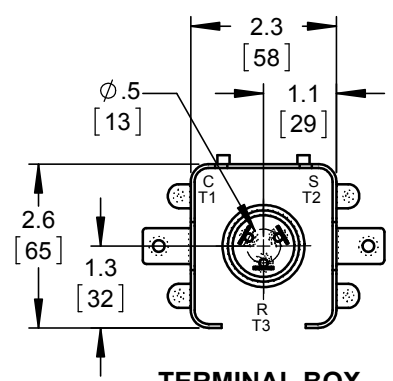

CRANKCASE HEATER RECEPTACLE (HEATER OPTIONAL)

TERMINAL BOX (QUICK CONNECT TERMINALS)

MODEL: H29B18UABCA		E/N RELEASE: E16104		BRISTOL COMPRESSORS™	
VOLTAGE: 230/208 PH: 1 Hz: 60 LRA: 48		REVISIONS			
		F	Y17502	CS	
TOLERANCES UNLESS SPECIFIED		MARKETING REQ:			B/M NO: 729006
ONE PLACE DECIMAL: ±.125 (3.158mm)		CHKD: CS	4-30-15		
TWO PLACE DECIMAL: ±.06 (1.5mm)		DRWN: LBW	9-11-14		
ANGULAR: ±5°					