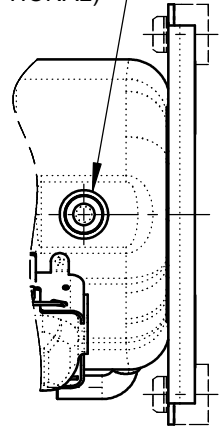

CRANKCASE HEATER RECEPTACLE (HEATER OPTIONAL)

TERMINAL BOX (QUICK CONNECT TERMINALS)

MODEL: H29B18UABCA		E/N RELEASE: E16104		BRISTOL COMPRESSORS™	
VOLTAGE: 230/208 PH: 1 Hz: 60 LRA: 48		REVISIONS			
		F	Y17502	CS	
TOLERANCES UNLESS SPECIFIED		MARKETING REQ:			B/M NO: 729006
ONE PLACE DECIMAL: ±.125 (3.158mm)		CHKD: CS	4-30-15		
TWO PLACE DECIMAL: ±.06 (1.5mm)		DRWN: LBW	9-11-14		
ANGULAR: ±5°					