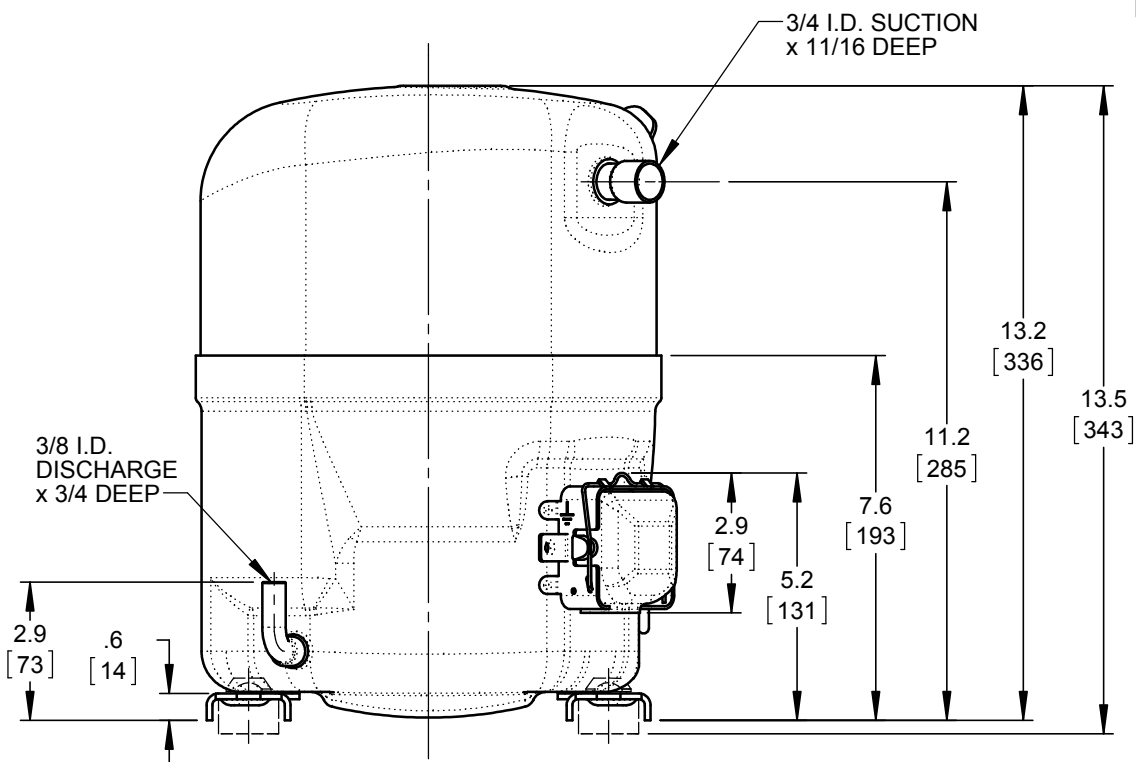

CRANKCASE HEATER RECEPTACLE (HEATER OPTIONAL)

TERMINAL BOX (QUICK CONNECT TERMINALS)

MODEL: H29B18UABCA		E/N RELEASE: E16104		BRISTOL COMPRESSORS™	
VOLTAGE: 230/208 PH: 1 Hz: 60 LRA: 48		REVISIONS			
		F	Y17502	CS	
TOLERANCES UNLESS SPECIFIED		MARKETING REQ:			B/M NO: 729006
ONE PLACE DECIMAL: ±.125 (3.158mm)		CHKD: CS	4-30-15		
TWO PLACE DECIMAL: ±.06 (1.5mm)		DRWN: LBW	9-11-14		
ANGULAR: ±5°					